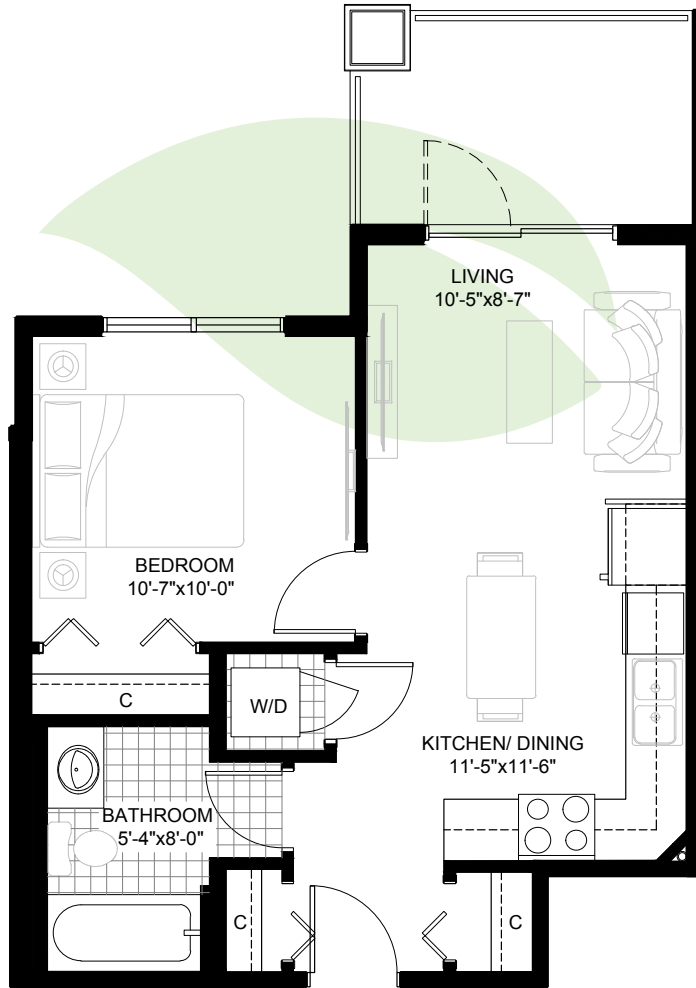

ABB EY PARK

R E S I D E N C E S

UNIT ASPEN

1 BED | 1 BATH • 501 Sq. Ft.

SUITES

- 103, 122
- 203, 222
- 303, 322
- 403, 422
- 503, 522
- 603, 622

MAIN FLOOR KEY PLAN

TYPICAL 2nd - 6th FLOORS KEY PLAN