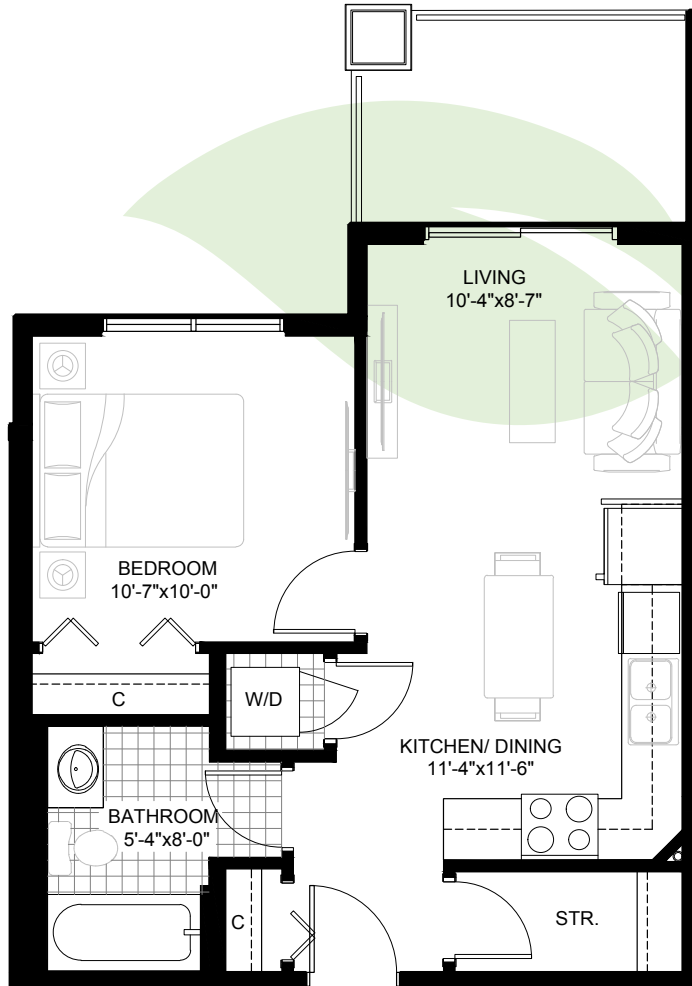

ABB EY PARK

R E S I D E N C E S

UNIT ASPEN 1

1 BED | 1 BATH • 517 Sq. Ft.

SUITES

- 101
- 201, 224
- 301, 324
- 401, 424
- 501, 524
- 601, 624

MAIN FLOOR KEY PLAN

TYPICAL 2nd - 6th FLOORS KEY PLAN