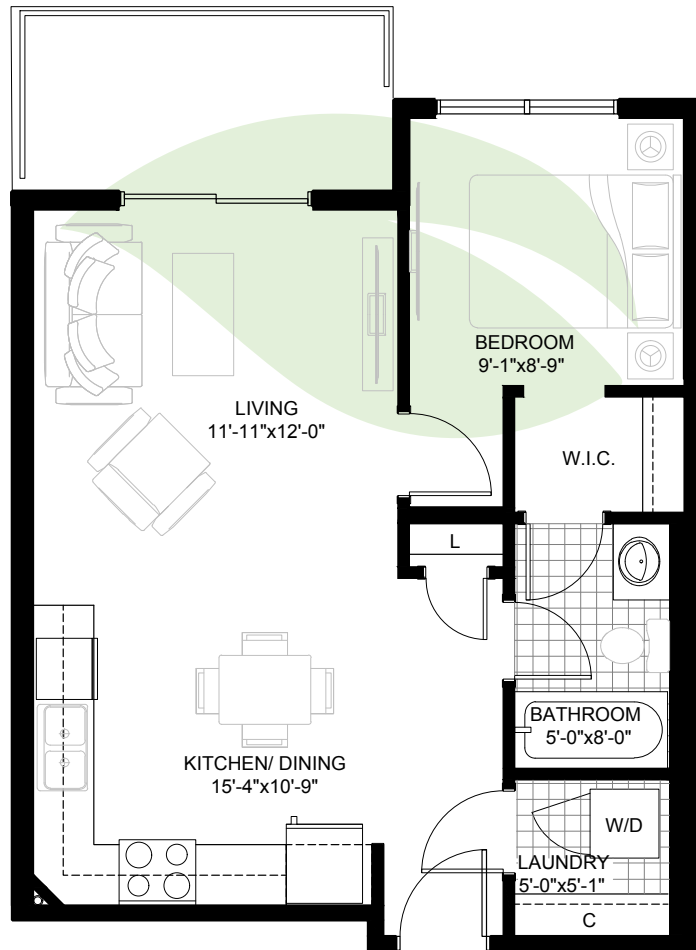

ABB EY PARK

R E S I D E N C E S

UNIT BIRCH

1 BED | 1 BATH • 569 Sq. Ft.

SUITES

225, 226, 227
325, 326, 327
425, 426, 427
525, 526, 527
625, 526, 627

TYPICAL 2nd - 6th FLOORS KEY PLAN

780-213-9233