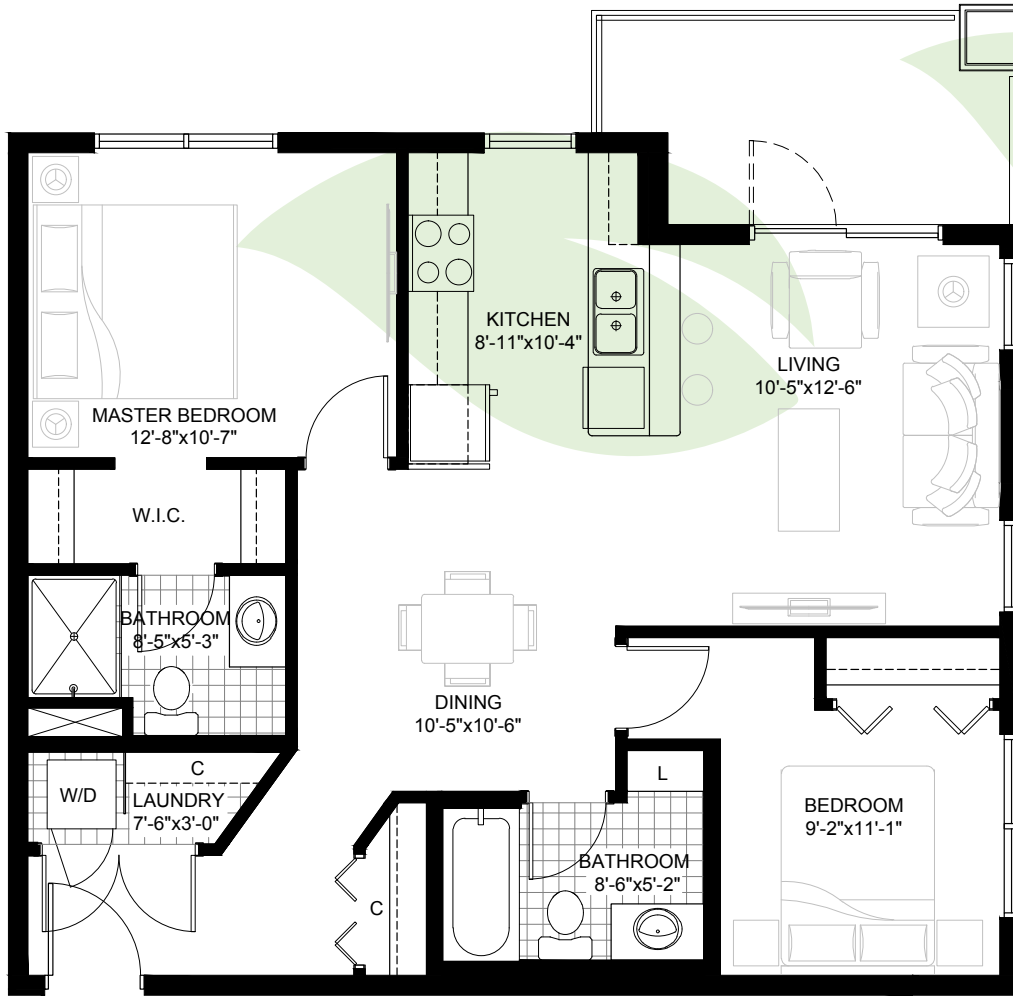

## UNIT ELM

2 BED | 2 BATH • 877 Sq. Ft.

780-213-9233

10231 120 Street NW, Edmonton, AB

[rentabbeypark.ca](http://rentabbeypark.ca)

### SUITES

104, 105, 108, 117, 120, 121  
204, 205, 208, 217, 220, 221  
304, 305, 308, 317, 320, 321  
404, 405, 408, 417, 420, 421  
504, 505, 508, 517, 520, 521  
604, 605, 608, 617, 620, 621

MAIN FLOOR KEY PLAN

TYPICAL 2nd - 6th FLOORS KEY PLAN