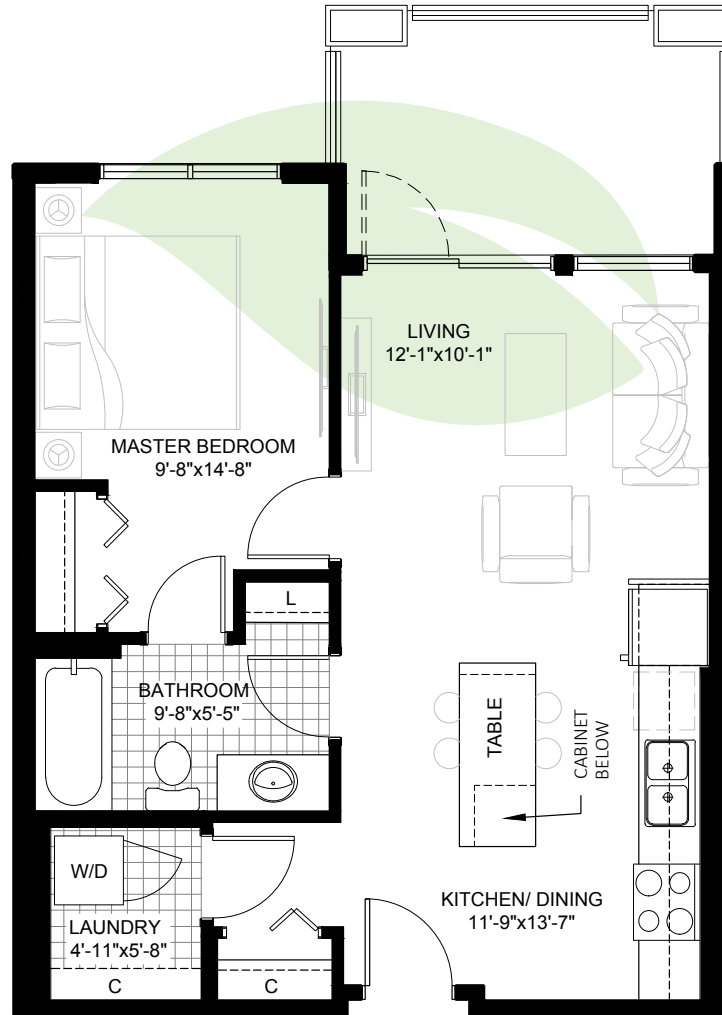

## UNIT MAPLE

1 BED | 1 BATH • 592 Sq. Ft.

780-213-9233

10231 120 Street NW, Edmonton, AB

[rentabbeypark.ca](http://rentabbeypark.ca)

### SUITES

- 106, 107, 118, 119
- 206, 207, 218, 219
- 306, 307, 318, 319
- 406, 407, 418, 419
- 506, 507, 518, 519
- 606, 607, 618, 619

MAIN FLOOR KEY PLAN

TYPICAL 2nd - 6th FLOORS KEY PLAN