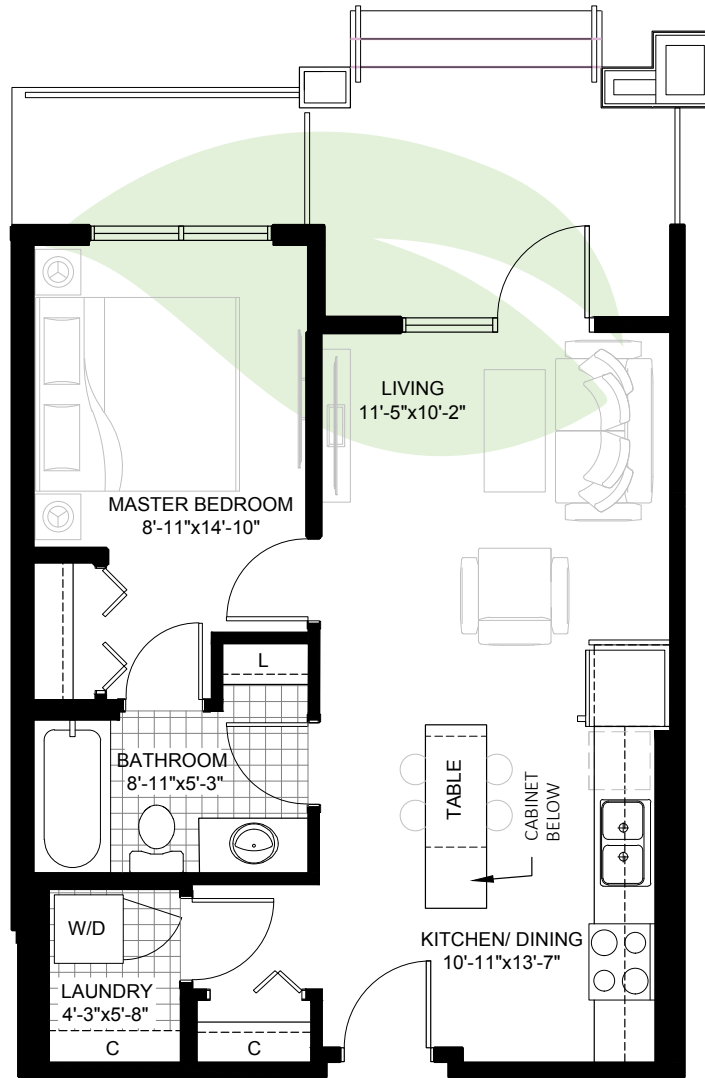

ABBHEY PARK

R E S I D E N C E S

UNIT MAPLE 1

1 BED | 1 BATH • 565 Sq. Ft.

SUITES

112, 113

MAIN FLOOR KEY PLAN

780-213-9233